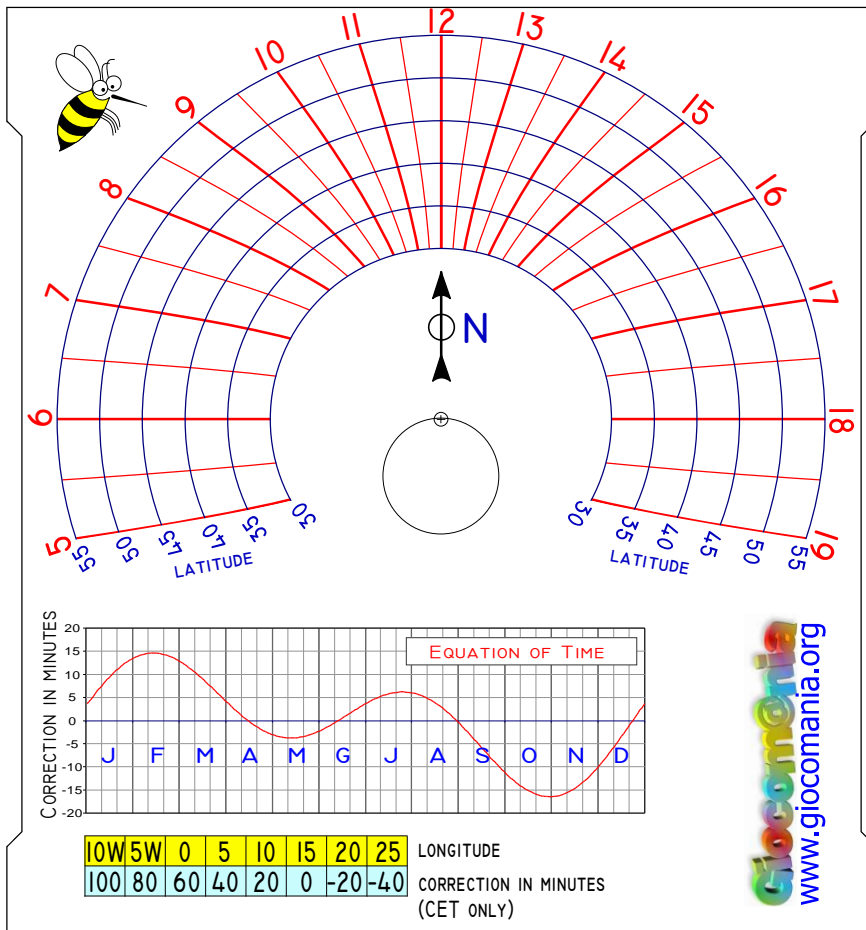

WESTERN EUROPEAN TIME / WESTERN EUROPEAN SUMMER TIME (UTC+0 / UTC+1).
CENTRAL EUROPEAN TIME / CENTRAL EUROPEAN SUMMER TIME (UTC+1 / UTC+2).
EASTERN EUROPEAN TIME / EASTERN EUROPEAN SUMMER TIME (UTC+2 / UTC+3).
MOSCOW TIME / MOSCOW SUMMER TIME (UTC+3 / UTC+4).

PORTABLE UNIVERSAL SUNDIAL