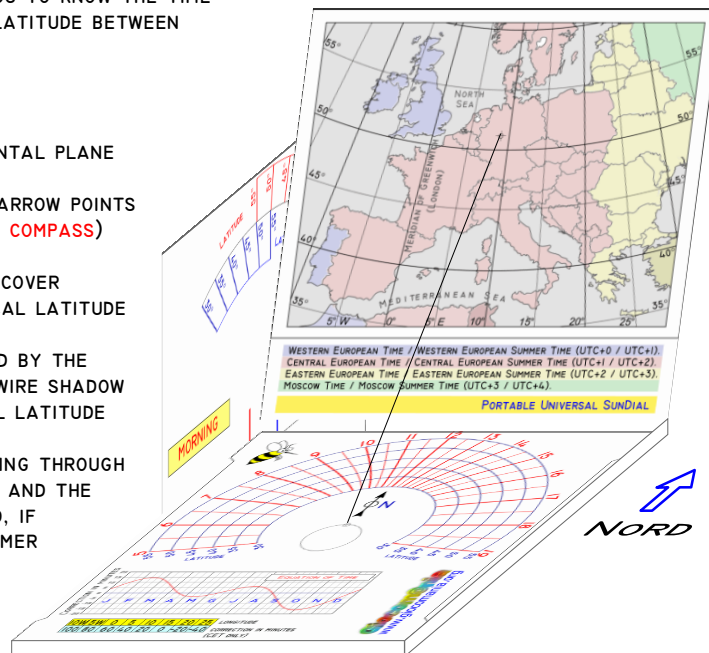

TO USE THE QUADRANT YOU HAVE TO EXPLOIT THE **UPPER EDGE** AS SIGHT ALIGNMENT

THE **SIDE TABLE** LINKS THE ANGLE ALPHA WITH THE INCLINATION (PERCENTAGE OF)

THE **FORMULA** ALLOWS TO COMPUTE **h** BY KNOWING **d** OR REVERSE

THE SUNDIAL IS INSIDE, WHILE THE USER INSTRUCTIONS ARE ON THE BACK.

THIS SUNDIAL ALLOWS YOU TO KNOW THE TIME IN EVERY SITES WITH A LATITUDE BETWEEN **30°** AND **55°**.

- **O**PEN CD BOX
- **P**LACE IT ON A HORIZONTAL PLANE
- **R**OTATE IT UNTIL THE ARROW POINTS TOWARD NORTH (**USE A COMPASS**)
- **I**NCLINE THE VERTICAL COVER ACCORDING TO THE LOCAL LATITUDE
- **R**EAD THE TIME MARKED BY THE INTERSECTION OF THE WIRE SHADOW AND THE ARC OF LOCAL LATITUDE
- **C**ORRECT SUCH A READING THROUGH THE EQUATION OF TIME AND THE LONGITUDE OFFSET AND, IF NEEDED, ALSO FOR SUMMER TIME (DST).